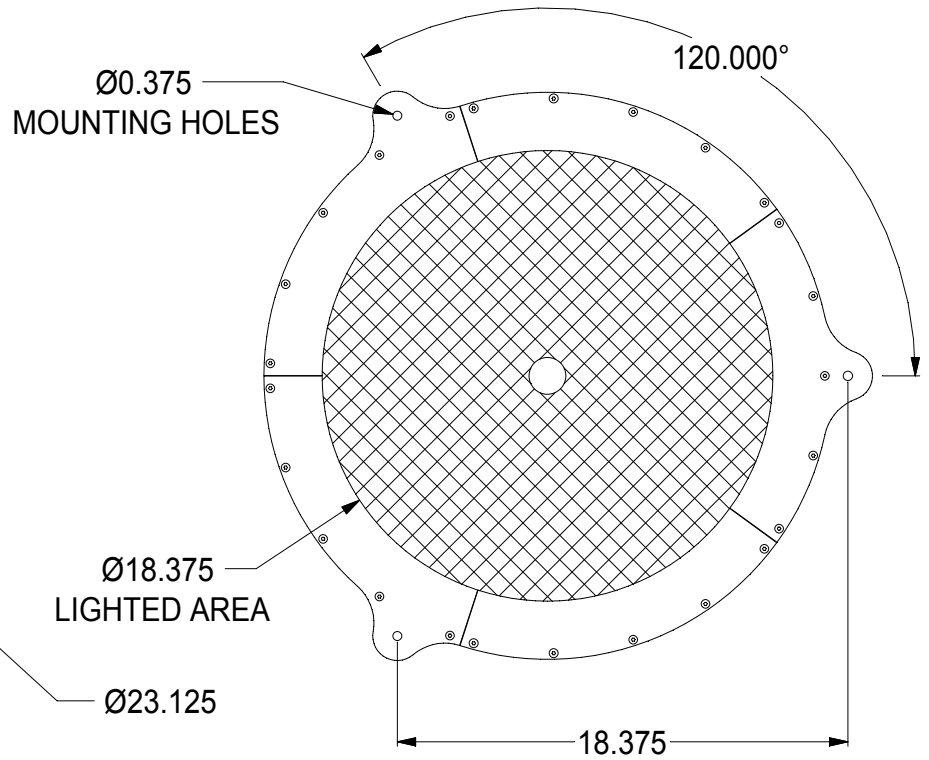

TOP VIEW

BOTTOM VIEW

SIDE VIEW

THIS DIMENSION IS APPROXIMATE

WARNING!!!

USE ONLY SPECTRUM ILLUMINATION LDM ADAPTER. DO NOT CONNECT LIGHT TO 24VDC DIRECTLY. FAILURE TO FOLLOW THESE DIRECTIONS WILL RESULT IN PREMATURE LED FAILURE AND VOID THE WARRANTY.

DL18.25 MOUNT DRAWING