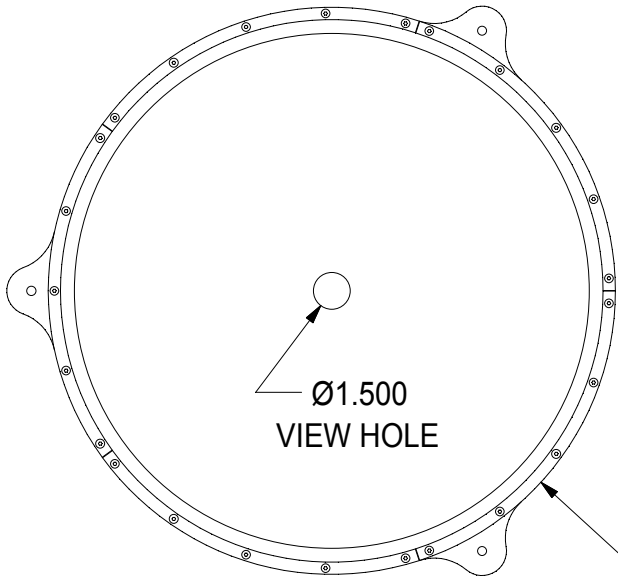

TOP VIEW

BOTTOM VIEW

SIDE VIEW

THIS DIMENSION IS APPROXIMATE

WARNING!!!

USE ONLY SPECTRUM ILLUMINATION LDM ADAPTER. DO NOT CONNECT LIGHT TO 24VDC DIRECTLY. FAILURE TO FOLLOW THESE DIRECTIONS WILL RESULT IN PREMATURE LED FAILURE AND VOID THE WARRANTY.

DL18.25 MOUNT DRAWING