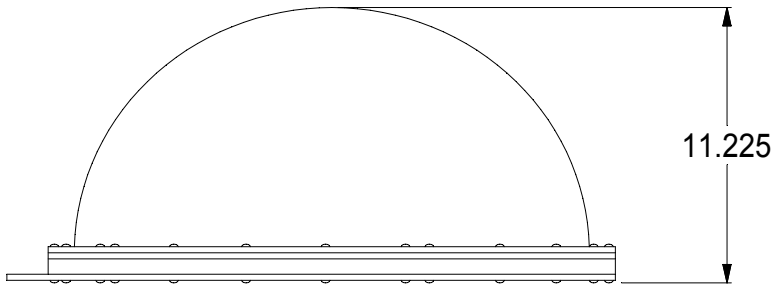

TOP VIEW

BOTTOM VIEW

SIDE VIEW

THIS DIMENSION IS APPROXIMATE

WARNING!!!

USE ONLY SPECTRUM ILLUMINATION LDM ADAPTER. DO NOT CONNECT LIGHT TO 24VDC DIRECTLY. FAILURE TO FOLLOW THESE DIRECTIONS WILL RESULT IN PREMATURE LED FAILURE AND VOID THE WARRANTY.