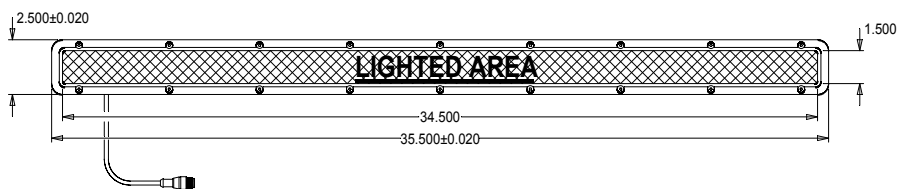

TOP VIEW

BOTTOM VIEW

SIDE VIEW

**LL134.5 MOUNT SPECIFICATIONS**

**WARNING!!!**

USE ONLY SPECTRUM ILLUMINATION LDM ADAPTER. DO NOT CONNECT LIGHT TO 24VDC DIRECTLY. FAILURE TO FOLLOW THESE DIRECTIONS WILL RESULT IN PREMATURE LED FAILURE AND VOID THE WARRANTY.