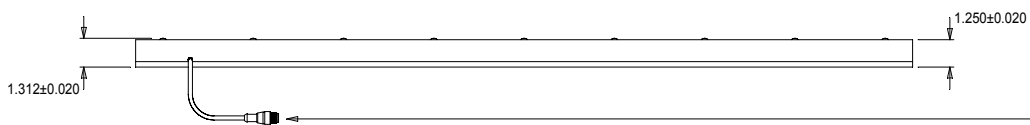

TOP VIEW

BOTTOM VIEW

SIDE VIEW

**LL134.5 MOUNT SPECIFICATIONS**

**WARNING!!!**

USE ONLY SPECTRUM ILLUMINATION LDM ADAPTER. DO NOT CONNECT LIGHT TO 24VDC DIRECTLY. FAILURE TO FOLLOW THESE DIRECTIONS WILL RESULT IN PREMATURE LED FAILURE AND VOID THE WARRANTY.