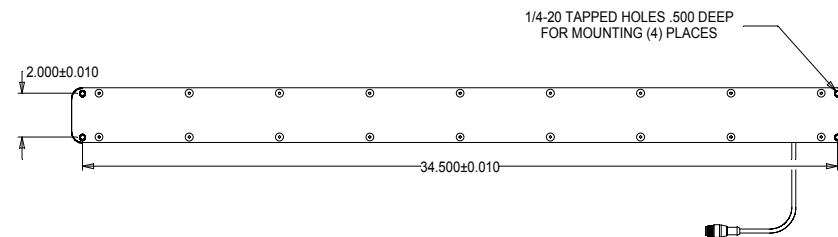

TOP VIEW

BOTTOM VIEW

SIDE VIEW

**LL134.5 MOUNT SPECIFICATIONS**

**WARNING!!!**

USE ONLY SPECTRUM ILLUMINATION LDM ADAPTER. DO NOT CONNECT LIGHT TO 24VDC DIRECTLY. FAILURE TO FOLLOW THESE DIRECTIONS WILL RESULT IN PREMATURE LED FAILURE AND VOID THE WARRANTY.