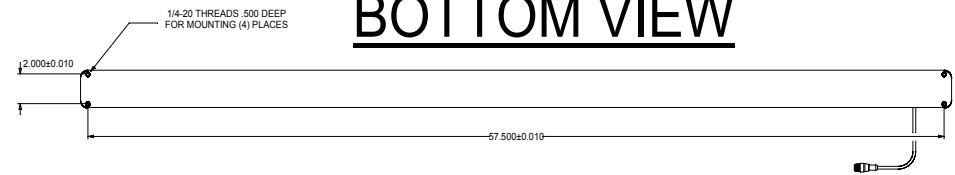

BOTTOM VIEW