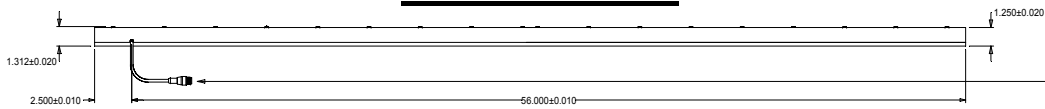

SIDE VIEW

LL157.5 MOUNT SPECIFICATIONS

WARNING!!!