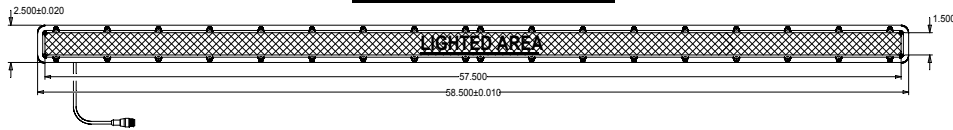

TOP VIEW

BOTTOM VIEW

SIDE VIEW

LL157.5 MOUNT SPECIFICATIONS

WARNING!!!