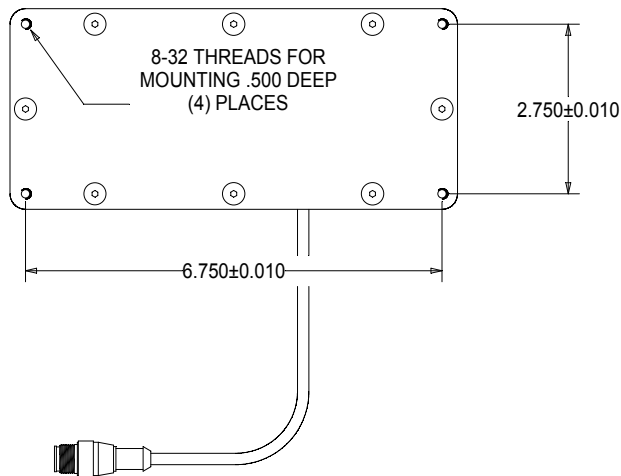

TOP VIEW

BOTTOM VIEW

SIDE VIEW

WARNING!!!
USE ONLY SPECTRUM ILLUMINATION LDM ADAPTER. DO NOT CONNECT LIGHT TO 24VDC DIRECTLY. FAILURE TO FOLLOW THESE DIRECTIONS WILL RESULT IN PREMATURE LED FAILURE AND VOID THE WARRANTY.

LL26 MOUNT SPECIFICATIONS