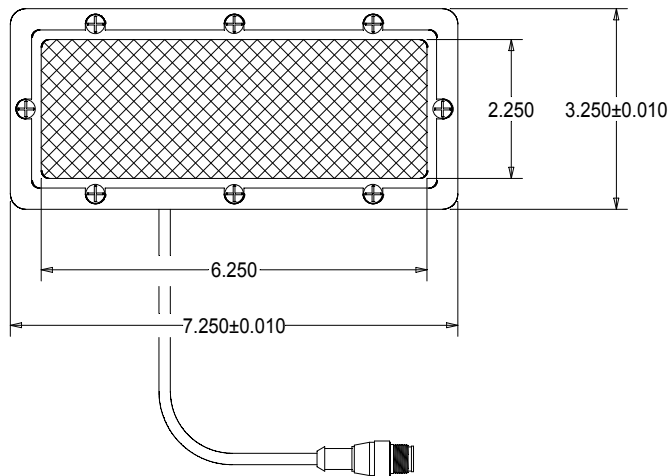

TOP VIEW

BOTTOM VIEW

SIDE VIEW

WARNING!!!
USE ONLY SPECTRUM ILLUMINATION LDM ADAPTER. DO NOT CONNECT LIGHT TO 24VDC DIRECTLY. FAILURE TO FOLLOW THESE DIRECTIONS WILL RESULT IN PREMATURE LED FAILURE AND VOID THE WARRANTY.

LL26 MOUNT SPECIFICATIONS