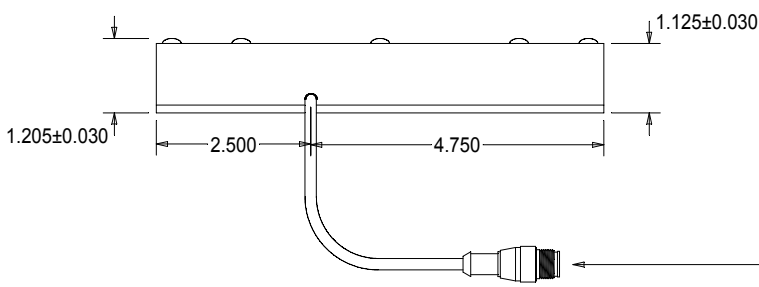

TOP VIEW

BOTTOM VIEW

SIDE VIEW

WARNING!!!
USE ONLY SPECTRUM ILLUMINATION LDM ADAPTER. DO NOT CONNECT LIGHT TO 24VDC DIRECTLY. FAILURE TO FOLLOW THESE DIRECTIONS WILL RESULT IN PREMATURE LED FAILURE AND VOID THE WARRANTY.

LL26 MOUNT SPECIFICATIONS