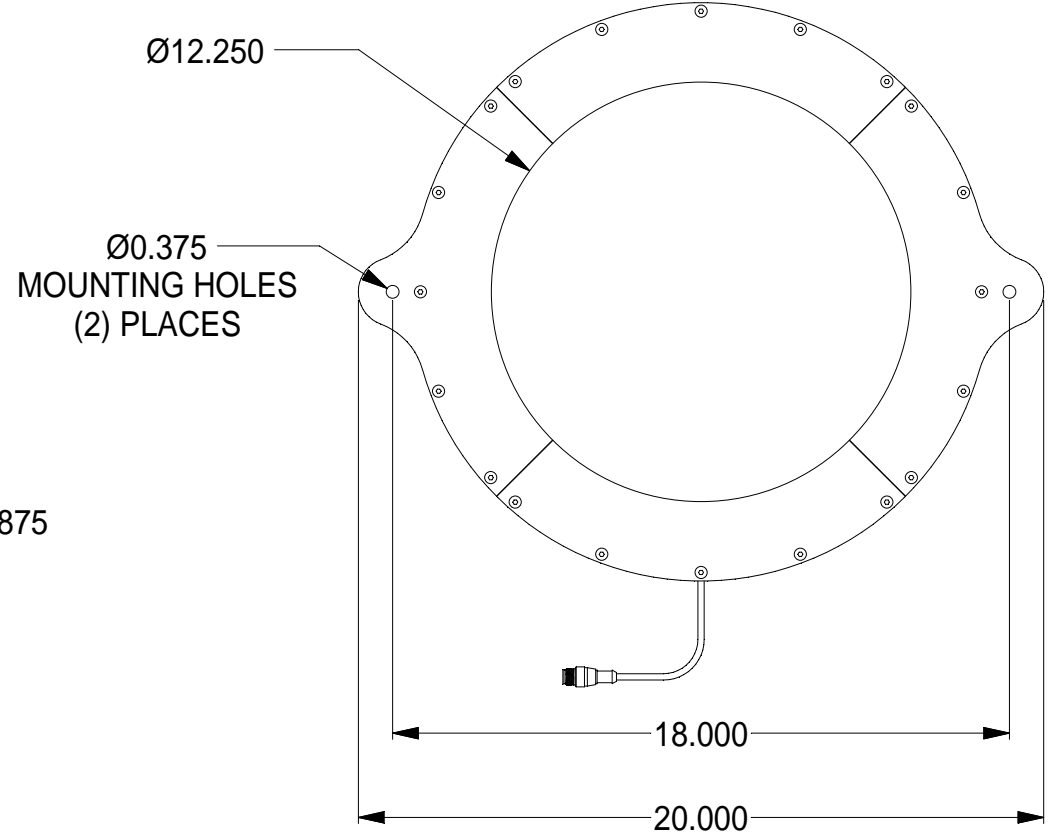

# SIDE VIEW

**1.5 AMP MAX**

# RL13.5 MOUNT DRAWING