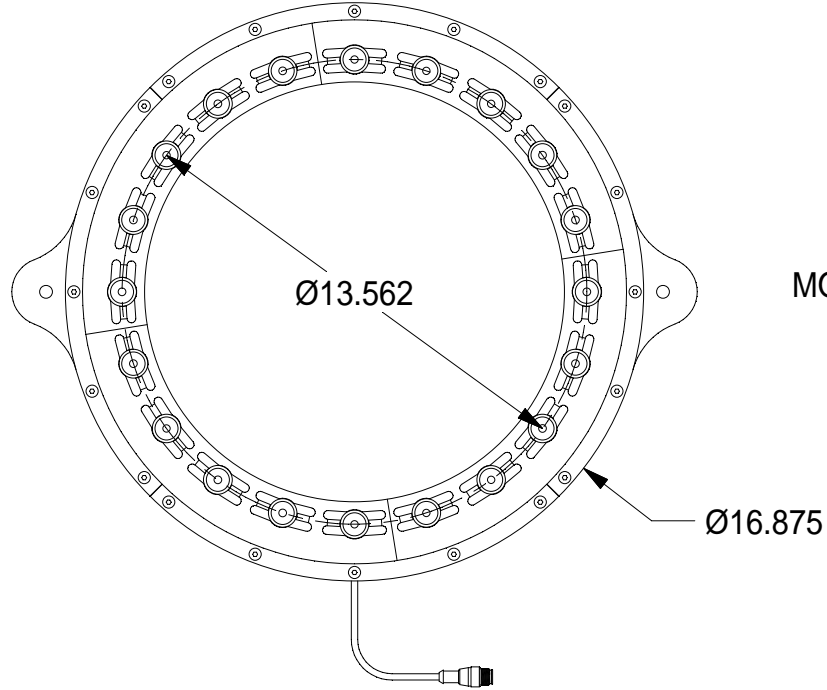

FRONT VIEW

BACK VIEW

SIDE VIEW

WARNING!!!

*USE ONLY SPECTRUM ILLUMINATION
LDM 1400 ADAPTER. DO NOT CONNECT
LIGHT TO 24VDC DIRECTLY. FAILURE
TO FOLLOW THESE DIRECTIONS WILL
RESULT IN PREMATURE LED FAILURE
AND VOID THE WARRANTY.*

1.5 AMP MAX

RL13.5 MOUNT DRAWING