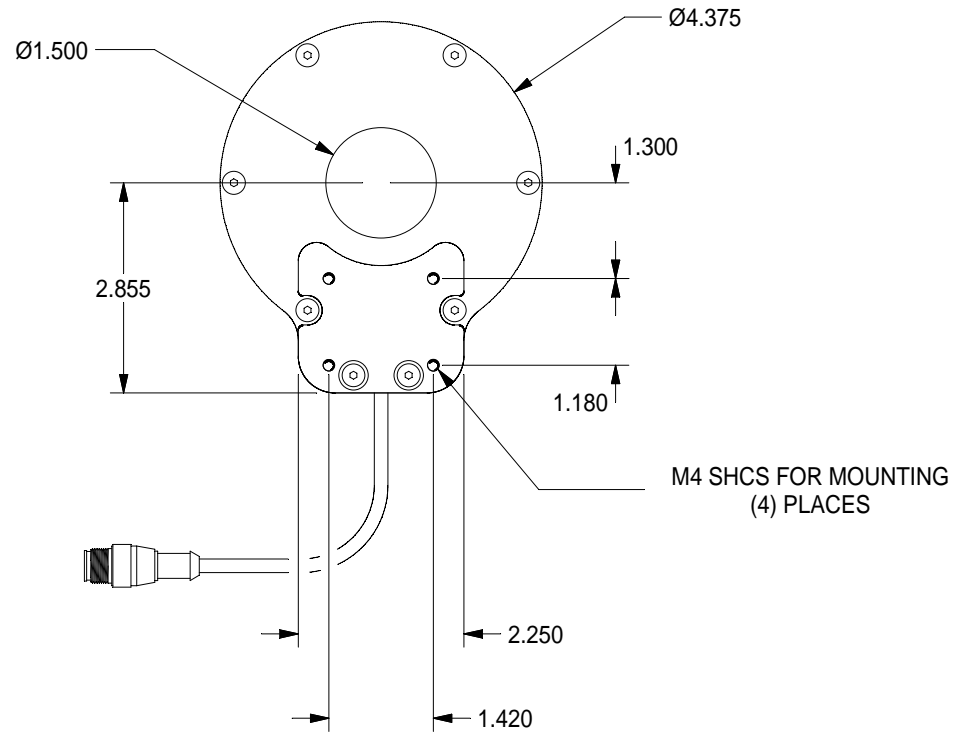

# TOP VIEW

# BOTTOM VIEW

# SIDE VIEW

# RL3.5 MOUNT SPECIFICATIONS