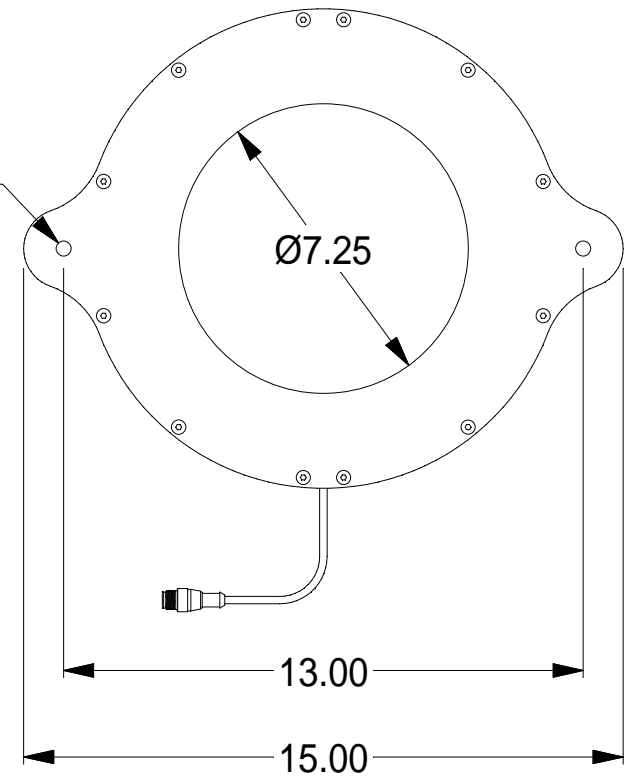

Ø0.375
MOUNTING HOLES
(2) PLACES

WARNING!!!

USE ONLY SPECTRUM ILLUMINATION LDM 700 ADAPTER. DO NOT CONNECT LIGHT TO 24VDC DIRECTLY. FAILURE TO FOLLOW THESE DIRECTIONS WILL RESULT IN PREMATURE LED FAILURE AND VOID THE WARRANTY.

1 AMP MAX

RL8.5 MOUNT DRAWING