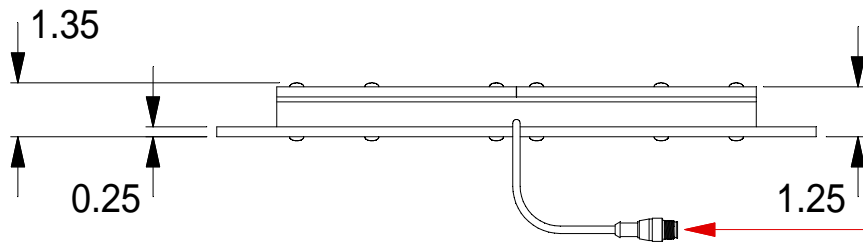

Ø0.375
MOUNTING HOLES
(2) PLACES

WARNING!!!

USE ONLY SPECTRUM ILLUMINATION LDM 700 ADAPTER. DO NOT CONNECT LIGHT TO 24VDC DIRECTLY. FAILURE TO FOLLOW THESE DIRECTIONS WILL RESULT IN PREMATURE LED FAILURE AND VOID THE WARRANTY.

1 AMP MAX

RL8.5 MOUNT DRAWING