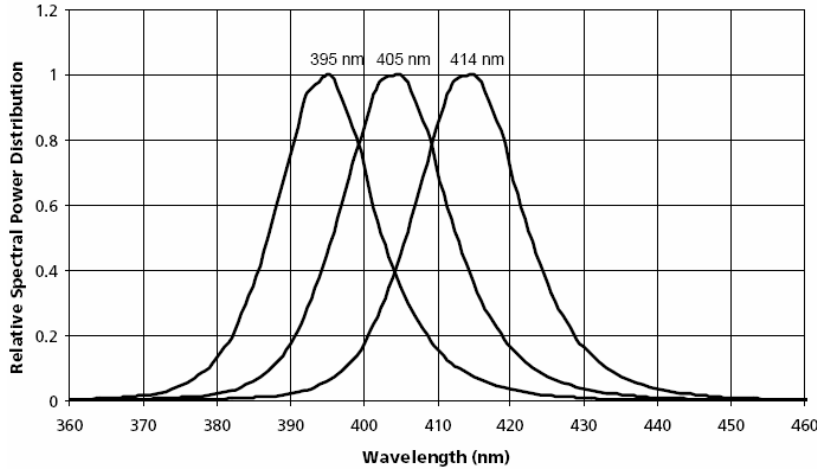

UV LIGHT

Spectral Characteristics

395nm, 405nm & 414nm

Spectral Characteristics

365nm

Warning!!!

IT IS RECOMMENDED THE LIGHT IS TO BE USED IN STROBE MODE ONLY!!!!

UV LED's have 10,000 hour life!