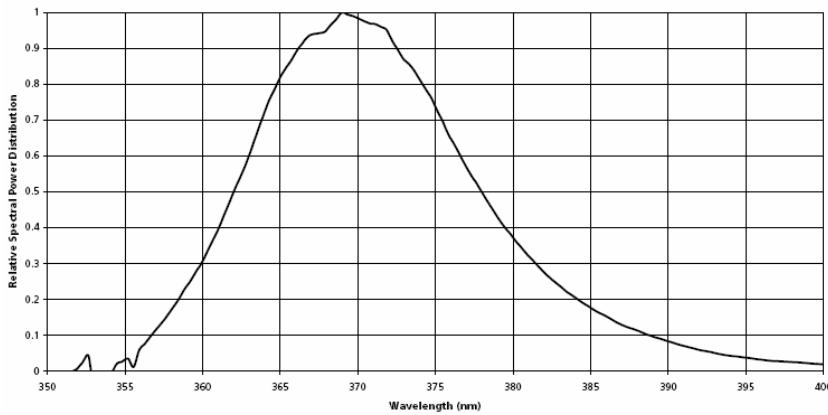

UV LIGHT

Spectral Characteristics

395nm, 405nm & 414nm

Spectral Characteristics

365nm

Warning!!!

IT IS RECOMMENDED THE LIGHT IS TO BE USED IN STROBE MODE ONLY!!!!

UV LED's have 10,000 hour life!