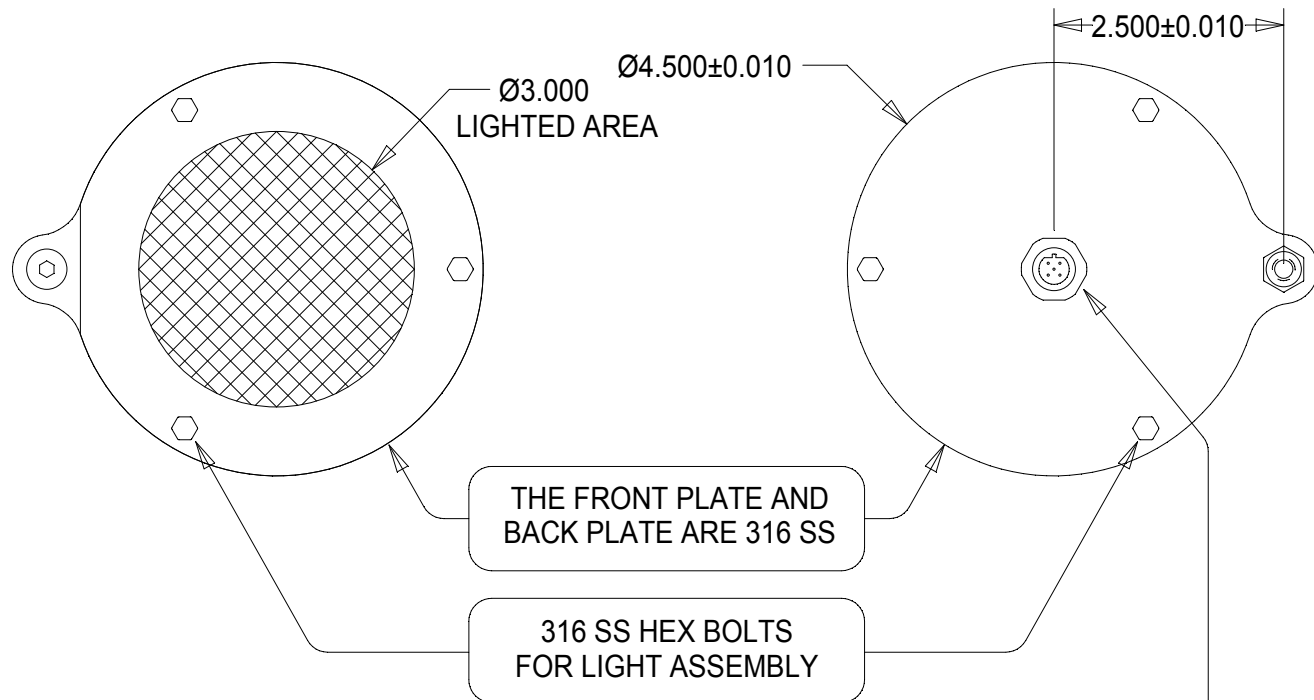

TOP VIEW

BOTTOM VIEW

SIDE VIEW

5-PIN REVERSE KEYS 316 SS EUROFAST CONNECTOR

WARNING!!!

DO NOT CONNECT LIGHT TO 24VDC. USE ONLY SPECTRUM ILLUMINATION LED DRIVER MODULE (LDM). FAILURE TO DO SO WILL RESULT IN PREMATURE LED BURNOUT AND WILL VOID THE WARRANTY.

WSP3.25 MOUNT SPECIFICATIONS