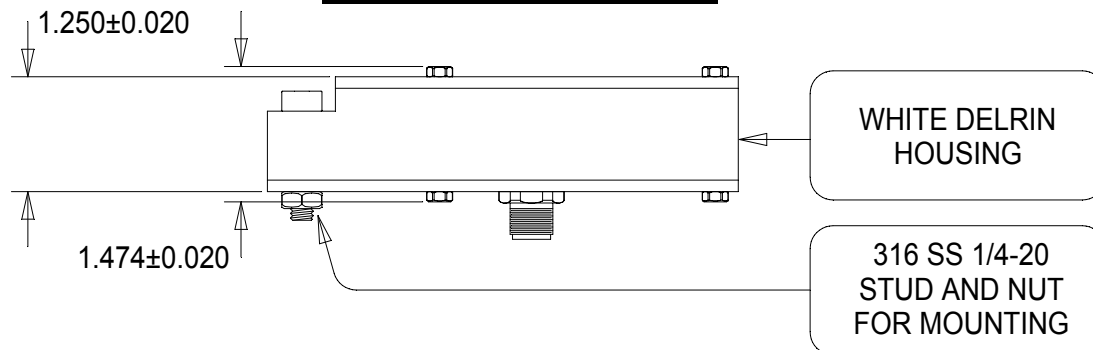

TOP VIEW

BOTTOM VIEW

SIDE VIEW

5-PIN REVERSE KEYS 316 SS EUROFAST CONNECTOR

WARNING!!!

DO NOT CONNECT LIGHT TO 24VDC. USE ONLY SPECTRUM ILLUMINATION LED DRIVER MODULE (LDM). FAILURE TO DO SO WILL RESULT IN PREMATURE LED BURNOUT AND WILL VOID THE WARRANTY.