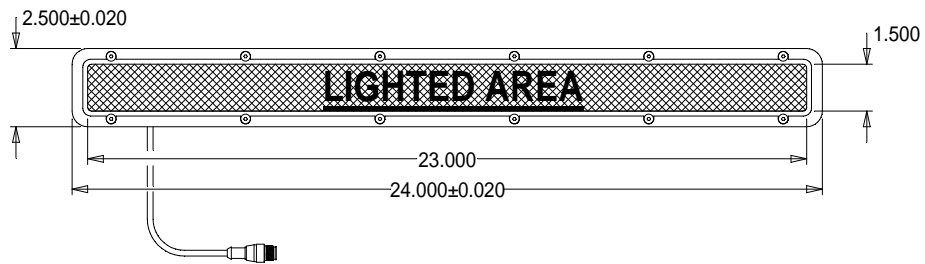

TOP VIEW

BOTTOM VIEW

SIDE VIEW

LL123 MOUNT SPECIFICATIONS

WARNING!!!

USE ONLY SPECTRUM ILLUMINATION LDM ADAPTER. DO NOT CONNECT LIGHT TO 24VDC DIRECTLY. FAILURE TO FOLLOW THESE DIRECTIONS WILL RESULT IN PREMATURE LED FAILURE AND VOID THE WARRANTY.