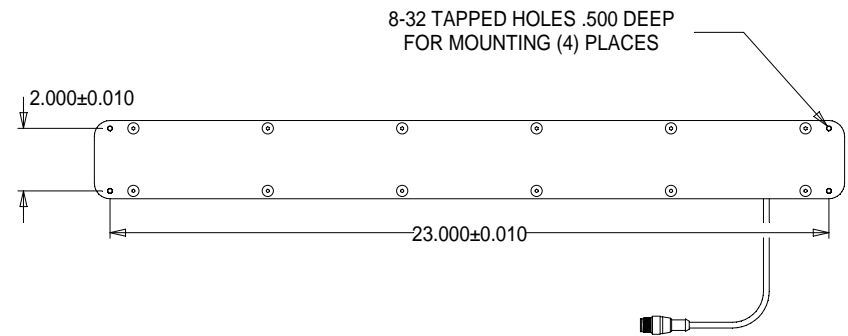

TOP VIEW

BOTTOM VIEW

SIDE VIEW

LL123 MOUNT SPECIFICATIONS

WARNING!!!

USE ONLY SPECTRUM ILLUMINATION LDM ADAPTER. DO NOT CONNECT LIGHT TO 24VDC DIRECTLY. FAILURE TO FOLLOW THESE DIRECTIONS WILL RESULT IN PREMATURE LED FAILURE AND VOID THE WARRANTY.