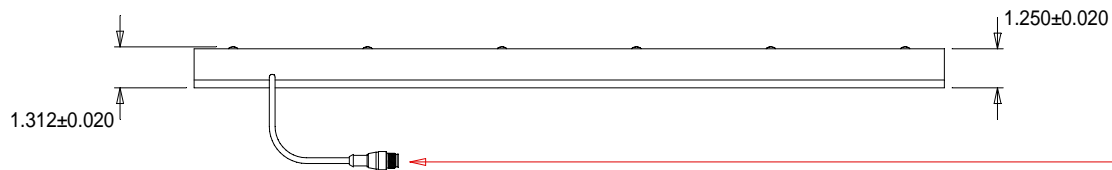

TOP VIEW

BOTTOM VIEW

SIDE VIEW

LL123 MOUNT SPECIFICATIONS

WARNING!!!

USE ONLY SPECTRUM ILLUMINATION LDM ADAPTER. DO NOT CONNECT LIGHT TO 24VDC DIRECTLY. FAILURE TO FOLLOW THESE DIRECTIONS WILL RESULT IN PREMATURE LED FAILURE AND VOID THE WARRANTY.