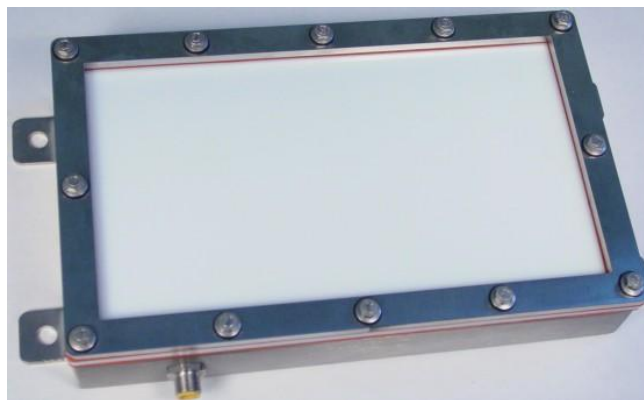

Wash Down Back Light 4"x8" Series

ELECTRICAL:

Input Voltage: 24VDC (25VDC Maximum)

Input Current: **-470** 920mA typical (1120mA Maximum); **-530** 520mA typical (640mA Maximum)

-660 640mA typical (800mA Maximum); **-880** 800mA typical (960mA Maximum)

-WHI 1280mA typical (1440mA Maximum)

Connector: Quick Connect, 4 pin Euro / Micro

Wiring:

Pin #	Wire Color	Function
1	Brown	+24VDC
2	N/C	N/C
3	Blue	+24VDC return (GND)
4	Black	PNP STROBE INPUT: < 1 VDC for "OFF" +24VDC for "ON"

MECHANICAL:

Dimensions: <http://www.spectrumillumination.com>

IPC-68 rated Enclosure

USFDA compliant enclosure, gaskets and hardware

316 Stainless Steel

Acrylic Diffuser

Silicon Gaskets

ILLUMINATION:

Light Source: LED – 4 Colors, IR

Quantity LED's: 384

Light Emitting Pattern: 4" x 8" / 101mm x 203mm

LED Life: up to 100,000 hours*.

*Contact us for LED life information

DIFFUSERS:

Polarizer – Option /P

PART NUMBER DESIGNATION:

WBL48-XXX

XXX = Light Color -470, -530, -660, -880 & -WHI*

* Note: White is not for continuous operation due to short LED life (10,000 hrs @ 80% output at 25°C).

Strobing at <10% duty cycle is highly recommended. Higher duty cycles will cause excess heat and shorten LED life.

Light includes 4 meter cable, 8, 15 and 30 meter cables are available at additional cost

Color	Dash #	λ Dominant Typical	λ Dominant Range	Spectral Half-width $\Delta\lambda_{1/2}$	λ Peak Typical	Units
Infrared	-880	n/a	n/a	50	880	nm
Red	-660	643	n/a	20	660	nm
Green	-530	525	520-535	35	530	nm
Blue	-470	470	465-475	25	468	nm
White	-WHI	Color Temp 8500 K typical				

Spectrum Illumination • 5114 Industrial Park Rd. • Montague, MI 49437

Phone 231-894-4590 • Fax 231-894-4582

www.spectrumillumination.com

Rev. Date: 2009-05-29